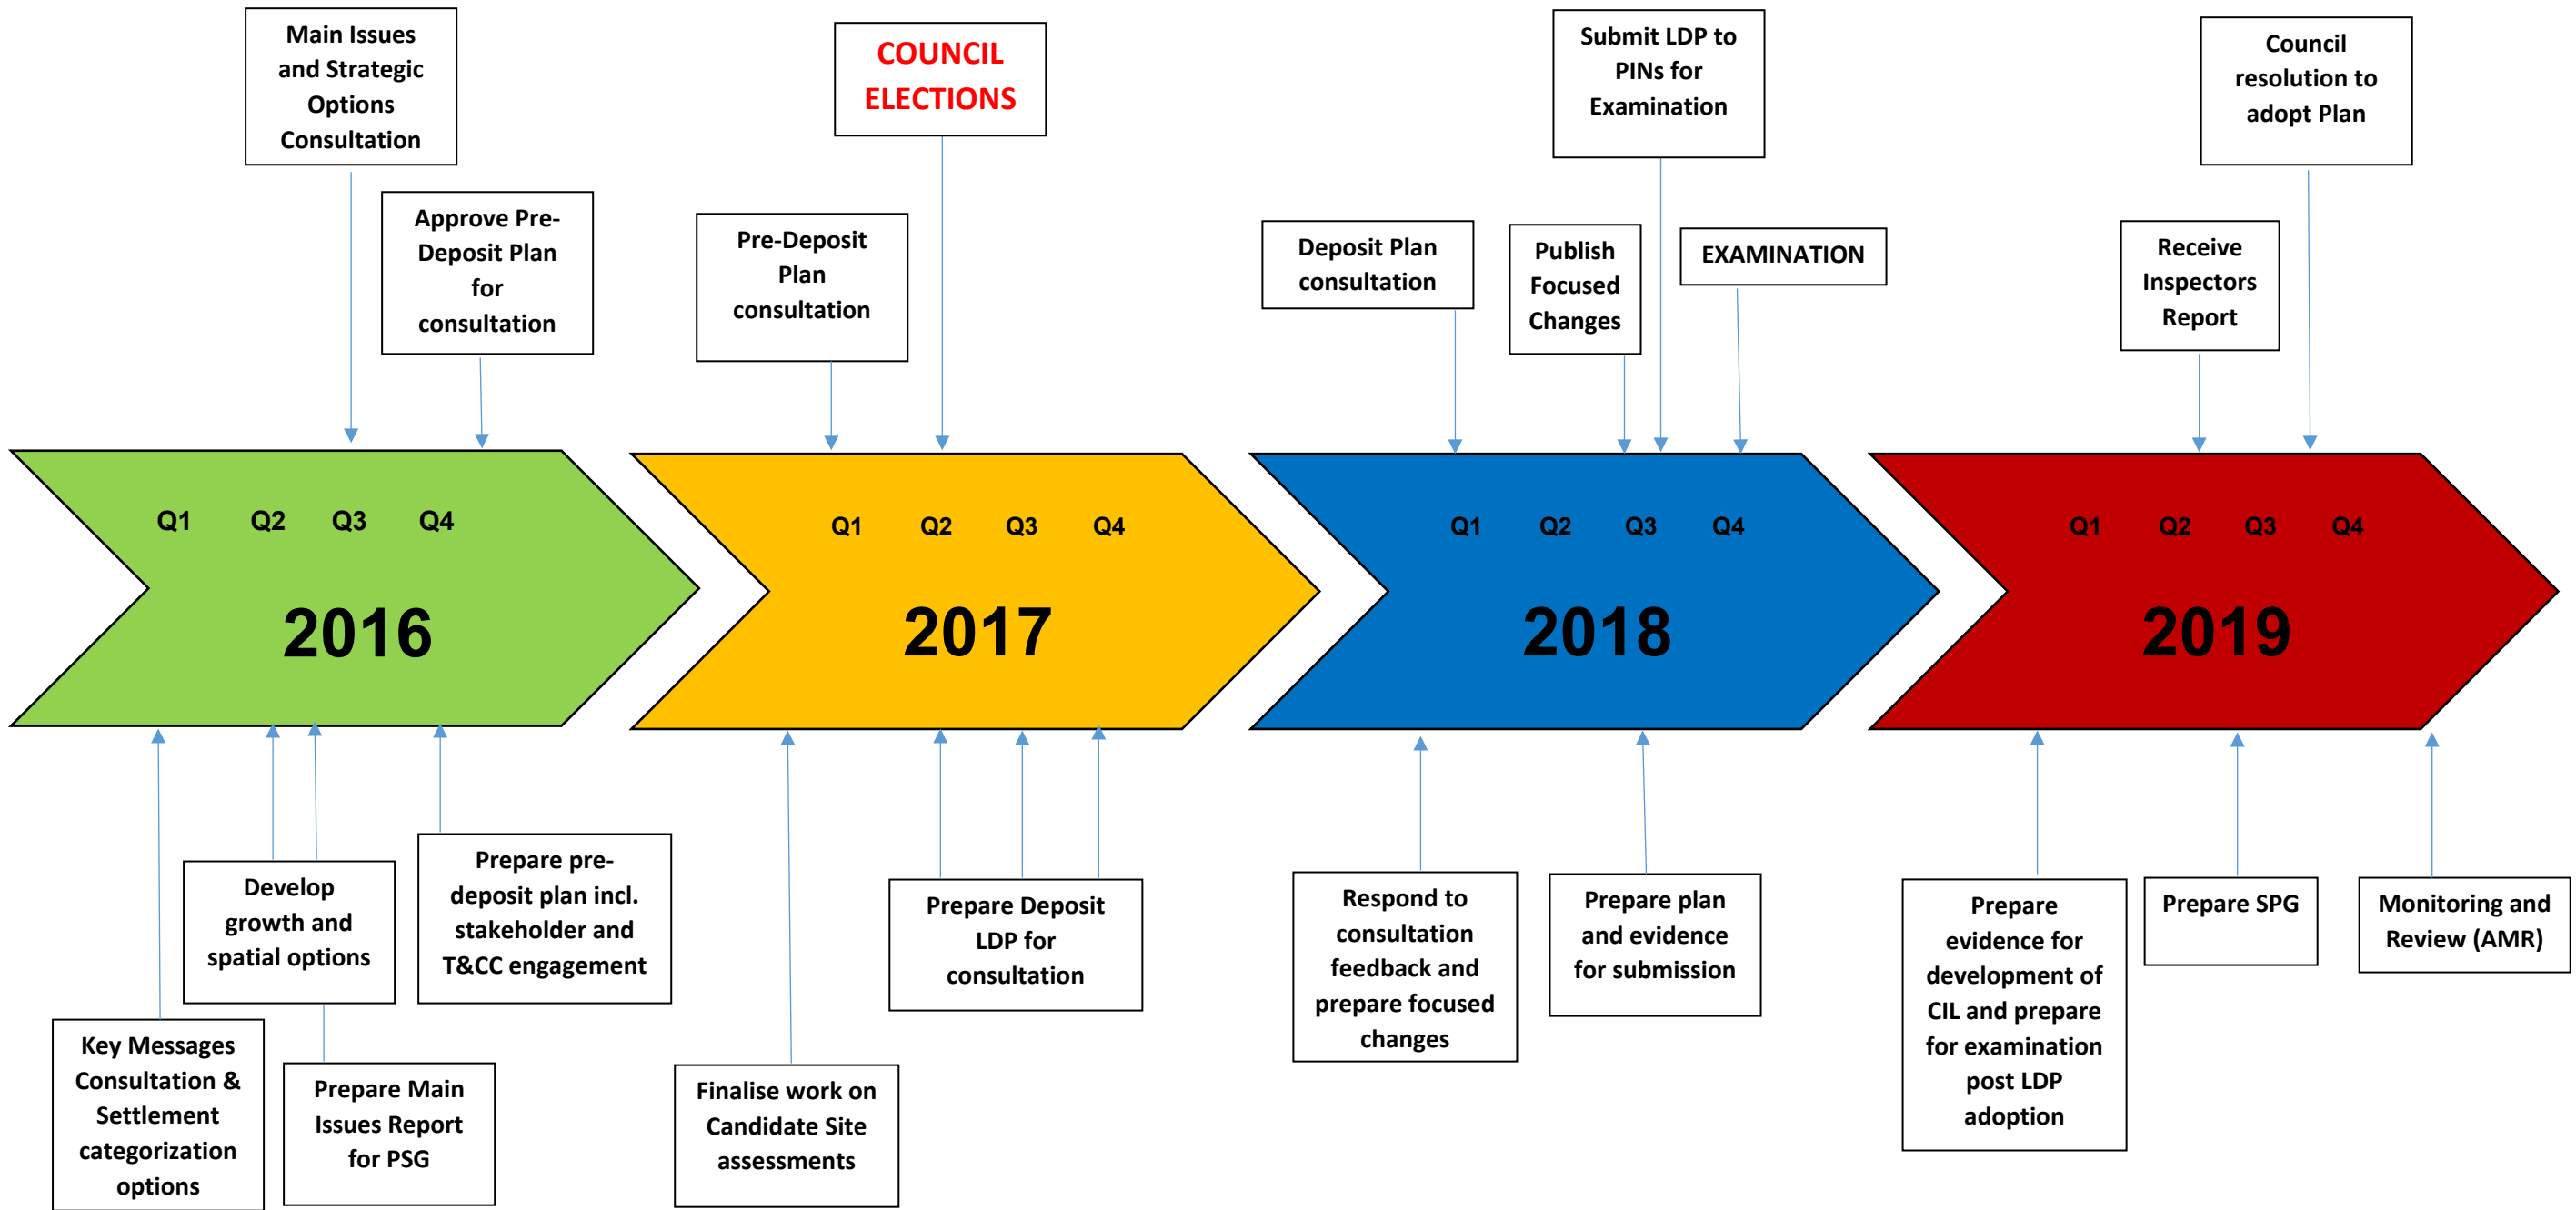

Flintshire Local Development Plan Delivery Agreement Timetable

MILESTONES

KEY STAGES